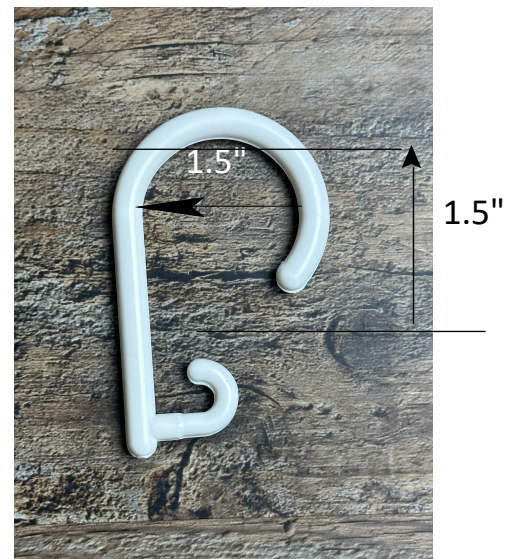

### Plastic Open End Shower Curtain Hooks

- ▶ Plastic open end shower hooks
- ▶ Fits 1" diameter standard shower rods
- ▶ Works with metal grommets and sewn eyelets
- ▶ Packed 1 Dozen per poly bag
- ▶ Ships in 2-4 business days

Property	Specification
Base Material	Plastic
Interior Length	1 1/2"
Interior Diameter	1 1/2"
Fits	1" and 1 1/4" Shower Rods
Unit of Measure	Dozen
Case Lot	12 Dozen
Origin	Made in USA

Product ID	Color
KA5000-1	White

Dimensions