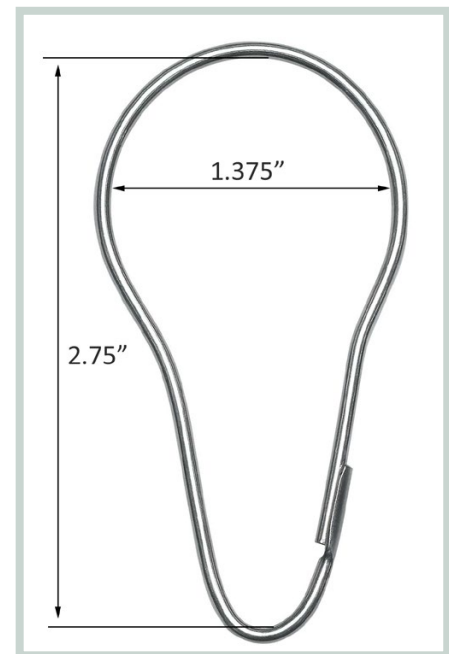

Chrome Pin Hooks

- ▶ Nickel-plated steel pin style shower hooks
- ▶ Fits 1" diameter rods
- ▶ Works with metal grommets and sewn eyelets
- ▶ Packed 12 ea per poly bag
- ▶ Contact us for current lead times

Property	Specification
Base Material	Steel w/ Nickel Plating
Interior Length	2 3/4"
Interior Diameter	1 3/8"
Fits	1" Shower Rods
Unit of Measure	Dozen
Case Lot	12 Dozen
Origin	Made in China

Dimensions