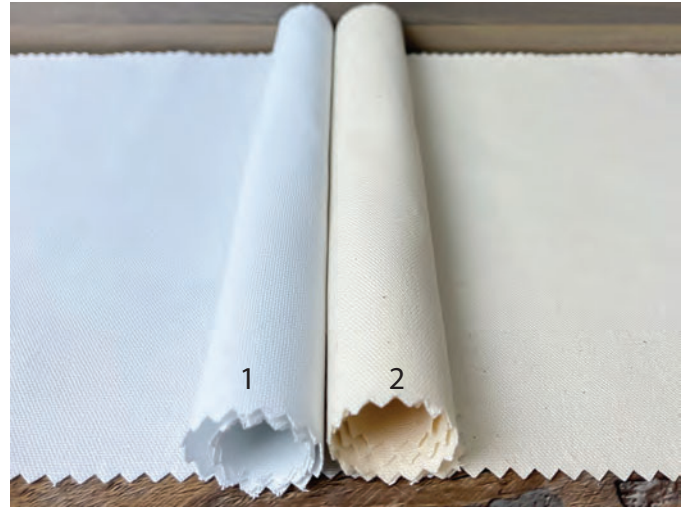

Snap Away or Attached Liner

Snap Away liners use metal or plastic snaps to attach to the curtain. They are removable for easy laundering or replacement. **Attached liners** are sewn directly to the outer curtain. Liners come standard with bottom magnets.

Whether custom construction such as unique sizes, magnets along the sides or concealed buckles, contact us with any special needs you may have!

MADE ON DEMAND CURTAINS

Standard Fabric Options

DOBBIE

Material ID#: SP
 150 Denier, 100% Polyester. Water Repellent. Liner recommended.
 Colors: White-1, Beige-2, Blue-7, Jade-23, Bayberry-35