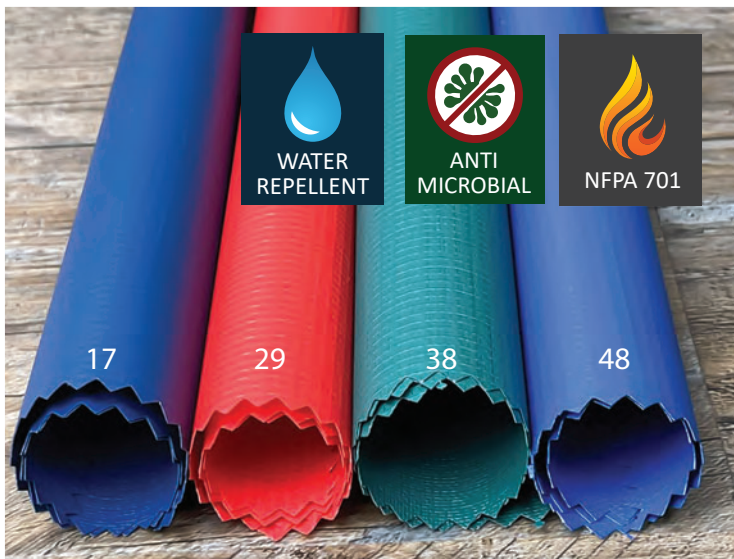

Laminated Fabric Options

Laminated Fabrics come standard with Metal Grommets.

COVERFAB

Material ID#: CF
3 Ply PVC w/ Polyester Reinforcement. Water Repellent.
NFPA 701 Certified. Anti-microbial.
Metal Grommets standard.
Colors: Navy-17, Red-29, Spruce-38, Royal Blue-48

SURE CHEK

Material ID#: SUC
PVC Coated Polyester. Water Repellent. **NFPA 701 Certified.**
Anti-microbial. **Metal Grommets standard.**
Colors: White-1, Beige-2, Parchment-3, Blue-7, Green-8, Gray-11, Black-18, Blush-21, Jade-23, Frosty-24, Smoke-25, Fern-37