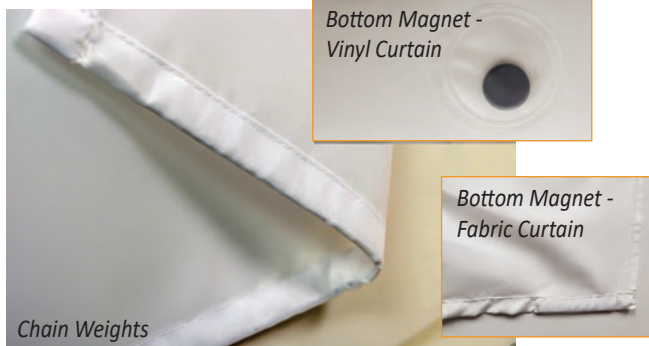

Bottom Magnet - Vinyl Curtain

Bottom Magnet - Fabric Curtain

Chain Weights

Bottom Magnets, Weights and Chain Weights

Bottom magnets can be sewn into the bottom hem of fabric curtains.

Chain weights can be sewn into the bottom hem of fabric curtains.

Bottom weights or magnets can be heat sealed onto vinyl curtains.

5. Liner

Add an optional liner to your curtain to protect and extend the life of your outer curtain.