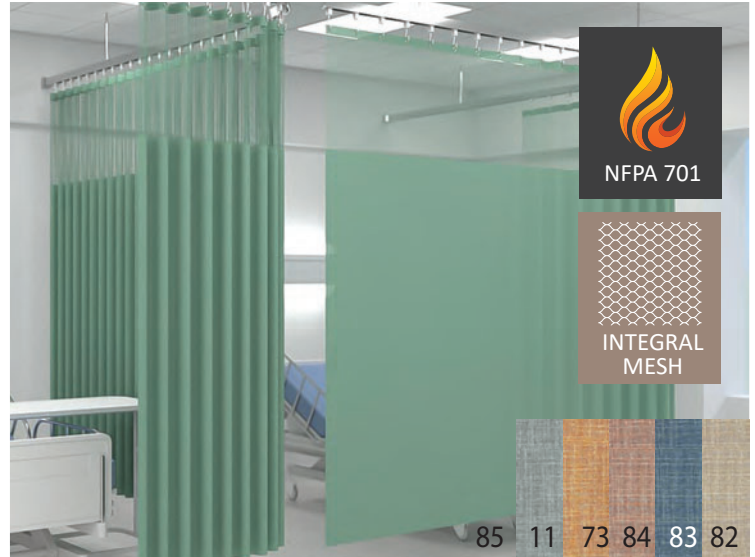

MADE ON DEMAND CURTAINS

Flame Resistant Fabric Options

WAFFLE EXECUTIVE

Material ID#: WE
100% Polyester Square Waffle. Water repellent.
NFPA 701 Certified. Standard with Metal Grommets.
Colors: White-1, Beige-2

CROSS HATCH

Material ID#: CH
100% Polyester. Includes Integrated 22" of 1/2" Hole Mesh.
Maximum length: 98". **NFPA 701 Certified.**
Colors: Cambridge-85, Cool Gray-11, Copper-73, Sesame-84, Steel-83, Taupe-82