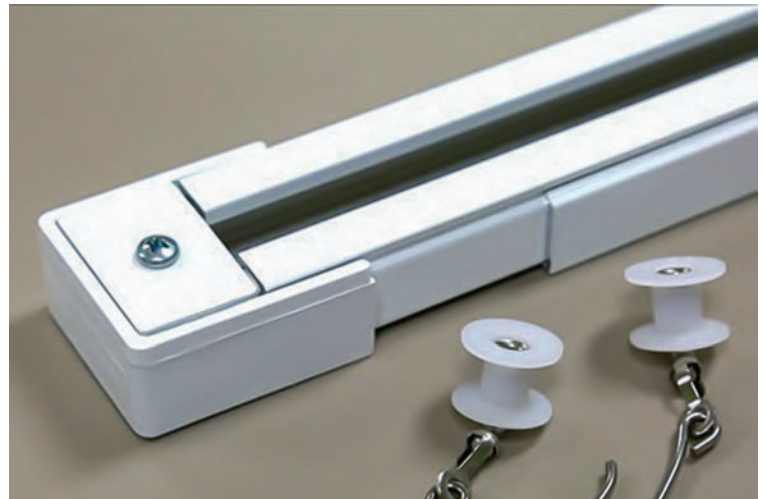

WHITE CUBICLE TRACK

White baked-enamel design. Designed for use with all types of standard privacy curtains, drapes and shower curtains. Extruded from heavy duty T-5 aluminum, the tracks require little maintenance due to the durable finish and heavy gauge.

CC-TRACK-W Cubicle Track White -- 1.375" x 0.8125"

Contact a service rep
for current pricing

Ready for Installation

Cubicle track is shipped with all components, cut to requested size and ready for easy installation!