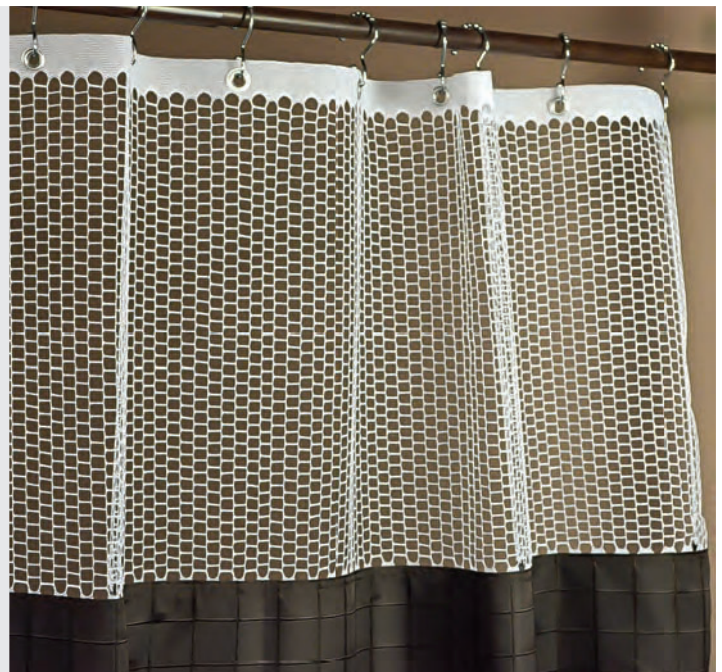

HEALTHCARE/INSTITUTIONAL

Mesh

1/2" HOLE MESH

100% Nylon. Available in White and Beige. **NFPA 701 Certified.** Standard with metal grommets. Made in USA. Stock sizes: 12", 20", 22", and 36"

FRAMED IN MESH