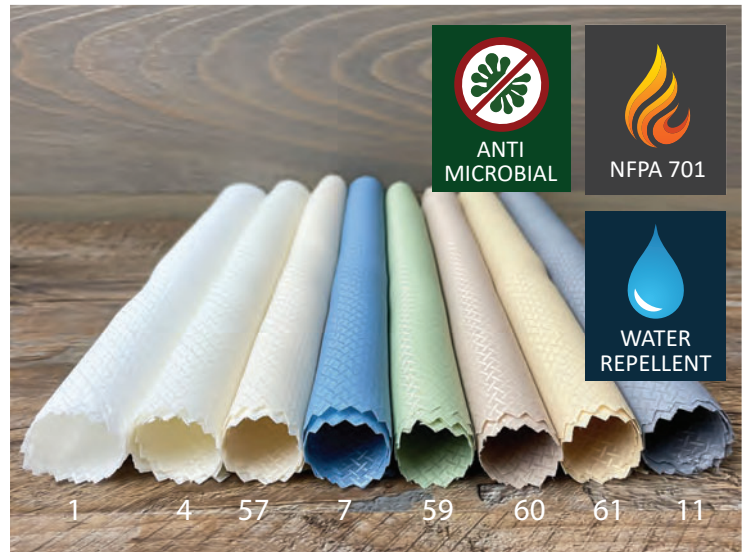

SHOWER SHIELD

Material ID#: SHLD
100% Polyester. Water Repellent. **NFPA 701 Certified.** Anti-microbial.
Colors: Snow-1, Cream-4, Cafe-57, Blue-7, Palm-59, Doeskin-60, Buff-61, Shadow-11

Kartri offers more than just shower curtains!

Privacy Curtains

We can combine our curtains with optional mesh headings to create high quality privacy and cubicle curtains for your facility.