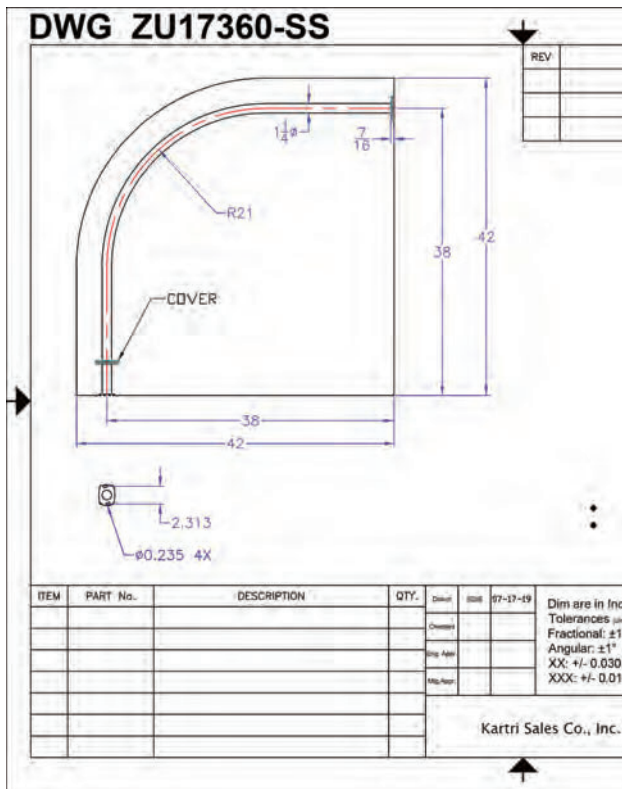

Sourcing

Custom curved shower rod program