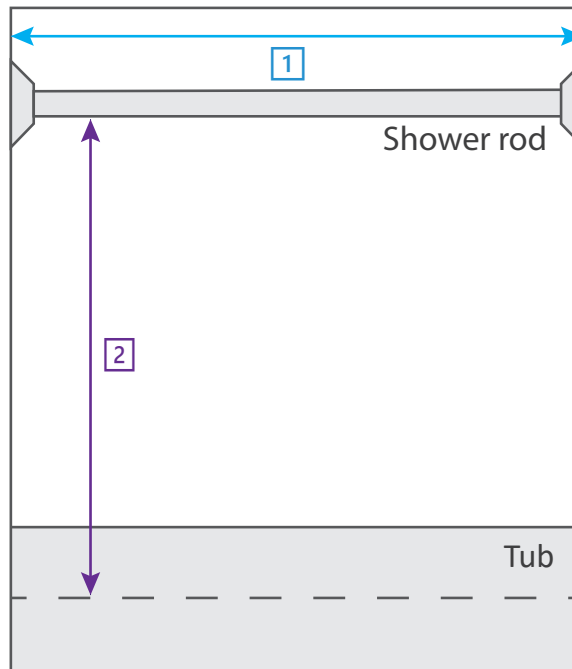

How to Measure for a Shower Curtain

Width

1 Measure the width of the rod and add 15% to 20% for fullness.

A standard tub is 60"W and uses a 72"W curtain. A standard stall is 28"W and uses a 36"W curtain.

Length

2 Measure from the bottom of the shower rod to the center of the tub (or wherever you want the curtain to fall).

Add 2" if selecting a Hang2it header curtain.

How to Order a Shower Curtain

Stocked

Send us a Purchase Order including the following for each item: