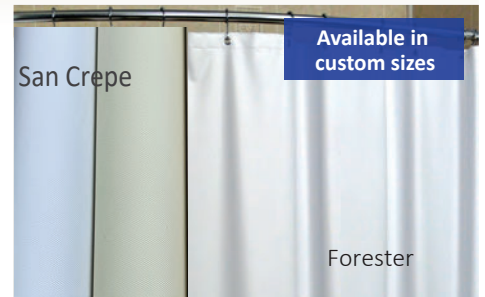

Available in custom sizes

FORESTER

8 Gauge Leather Embossed Vinyl. **Imported.**
FTCNAA-1 White 72"W x 72"L

SAN CREPE

8 Gauge Taffeta Embossed Vinyl. **Imported.**
SCCNAA-1 White 72"W x 72"L
SCCNAA-2 Beige 72"W x 72"L