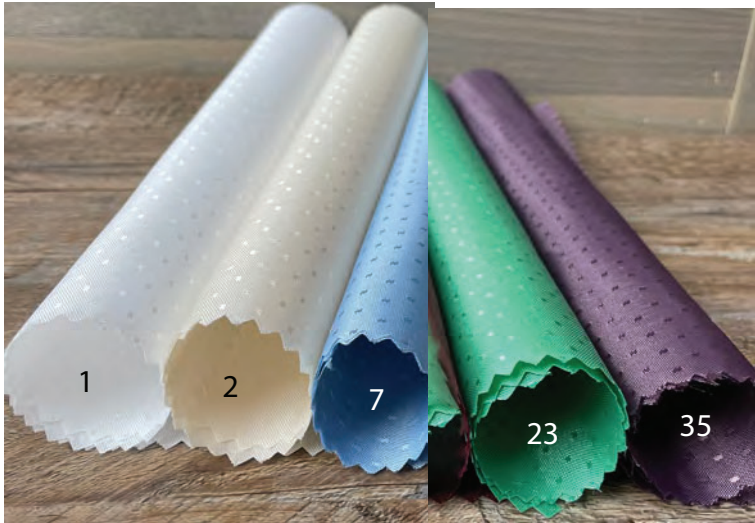

MADE ON DEMAND CURTAINS

Standard Fabric Options

DOBBIE

Material ID#: SP
150 Denier, 100% Polyester. Water Repellent. Liner recommended.
Colors: White-1, Beige-2, Blue-7, Jade-23, Bayberry-35