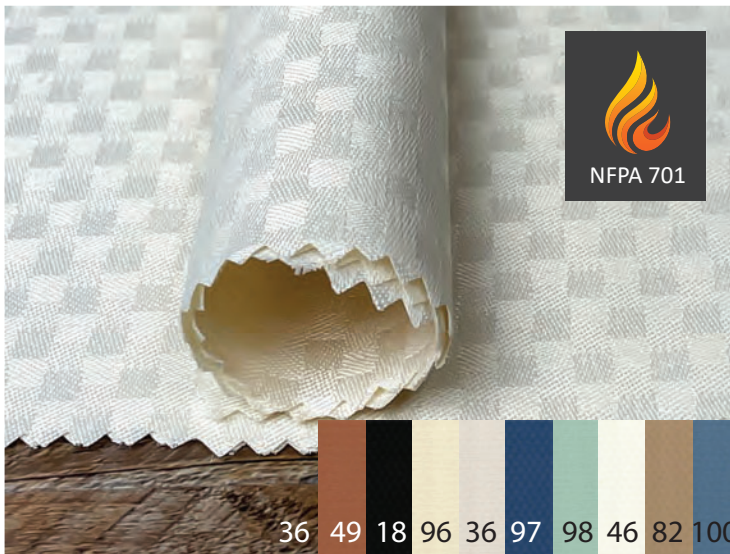

PARALLEL

Material ID#: PL
100% Polyester. Privacy Curtain. **NFPA 701 Certified.**
Colors: Auburn-49, Black-18, Chablis-96, Dune-36, Galaxy-97, Mint-98, Pearl-46, Sage-99, Taupe-82, Wedgewood-100
Other colors available.