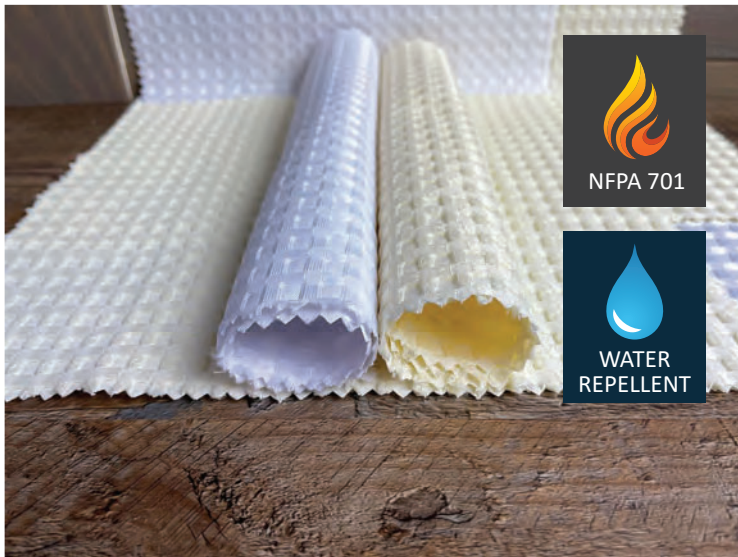

MADE ON DEMAND CURTAINS

Flame Resistant Fabric Options

WAFFLE EXECUTIVE

Material ID#: WE
100% Polyester Square Waffle. Water repellent.
NFPA 701 Certified. Standard with Metal Grommets.
Colors: White-1, Beige-2

CROSS HATCH

Material ID#: CH
100% Polyester. Includes Integrated 22" of 1/2" Hole Mesh.
Maximum length: 98". **NFPA 701 Certified.**
Colors: Cambridge-85, Cool Gray-11, Copper-73, Sesame-84, Steel-83, Taupe-82