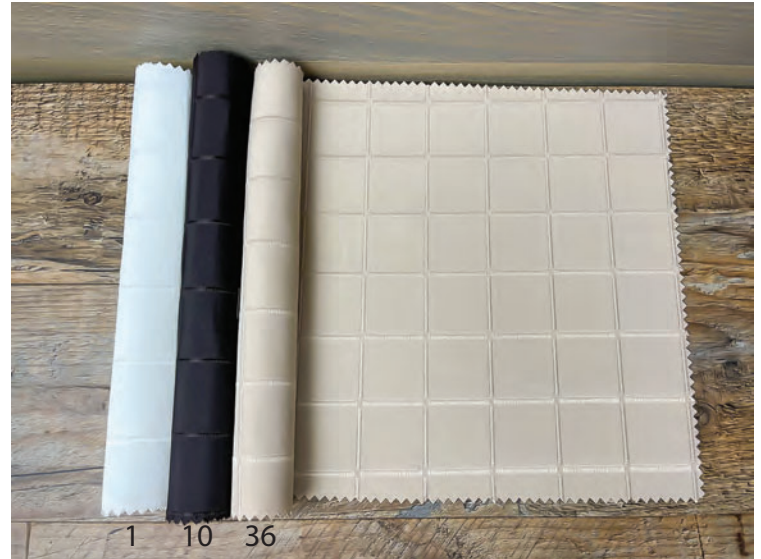

MADE ON DEMAND CURTAINS

Standard Fabric Options