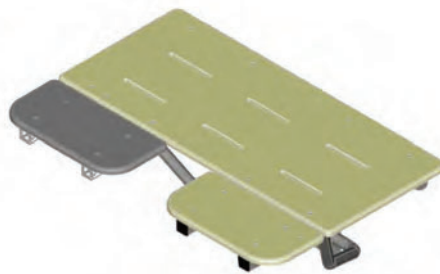

Order in full case packs to avoid a broken case fee

Miscellaneous

Shower Seats are Now Available!

L-SHAPED SHOWER SEAT

Folding L-shaped reversible phenolic shower seat. 32"W x 22"D. 1/2" thick phenolic top. ADA compliant.