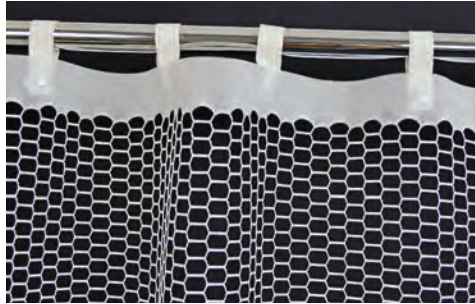

Use with Custom Track (SC-TRACKVL AND SC-TRACKWML).

MVT-1 Velcro Safety Tabs - White - 4"L x .75"W

HEALTHCARE/INSTITUTIONAL

Additional Options

Curtains can be made with a variety of header and body options to cover the particular needs of healthcare, institutional and educational facilities.

VELCRO LOOP HEADER

Velcro loops circle around the bar and attach to themselves. Can be combined with any fabric or vinyl material.

Standard loop size is 8"L x 3/4"W and standard spacing is 6" between loops.

SNAP LOOP HEADER

Snap loops circle around the bar and attach to themselves. Can be combined with any fabric or vinyl material.

Standard loop size is 8"L x 3/4"W and standard spacing is 6" between loops.