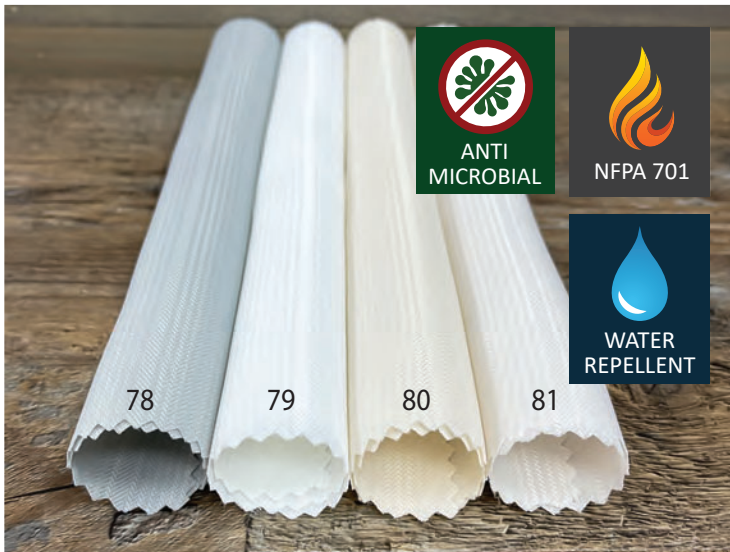

MADE ON DEMAND CURTAINS

Flame Resistant Fabric Options

SHOWER MIST

Material ID#: SM
100% Polyester. Water Repellent. **NFPA 701 Certified.** Anti-microbial.
Colors: Fog-78, Halo-79, Oatmeal-80, Scone-81