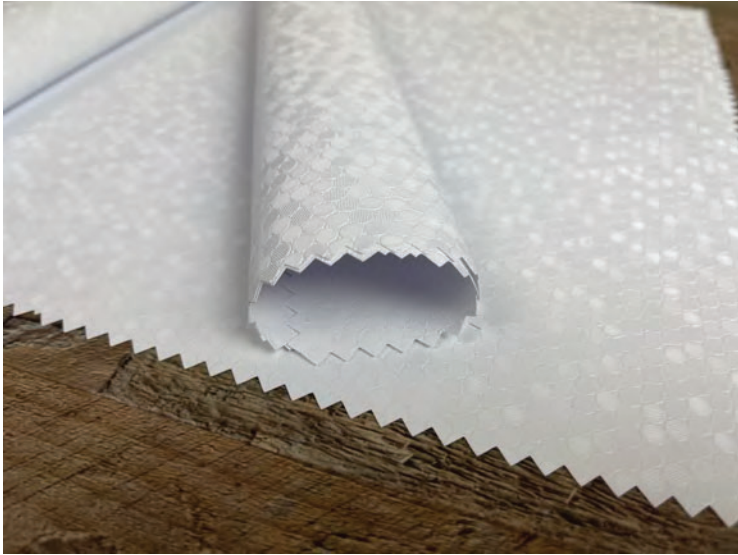

MADE ON DEMAND CURTAINS

Standard Vinyl Options

SWIRL

Material ID#: SW
8 Gauge Circular Embossed Vinyl.
Colors: White-1