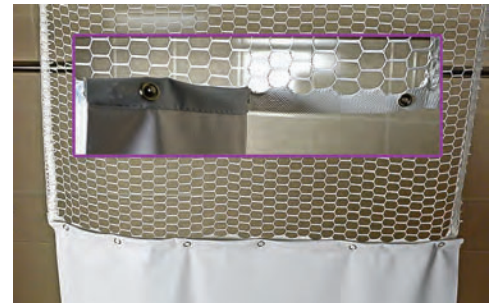

VELCRO LOOP HEADER

Velcro loops circle around the bar and attach to themselves. Can be combined with any fabric or vinyl material.

Standard loop size is 8"L x 3/4"W and standard spacing is 6" between loops.

SNAP LOOP HEADER

Snap loops circle around the bar and attach to themselves. Can be combined with any fabric or vinyl material.

Standard loop size is 8"L x 3/4"W and standard spacing is 6" between loops.

SNAP ROD POCKET

Curtain header wraps around the length of the rod and snaps to the body.

HANG2IT BUCKLES

Hang2it buckles can be used on all of our stocked curtain materials as well as curtains with mesh or top view headers. Buckles are available in white, beige and chrome and placed on white or beige polyester.

REMOVABLE CURTAIN

Velcro strips can be placed at the top of the curtain or between the body and mesh for fast and easy removal in an emergency.

SNAP AWAY CURTAIN

Metal snaps can be placed between the body and the seam for the mesh to allow for easy removal.