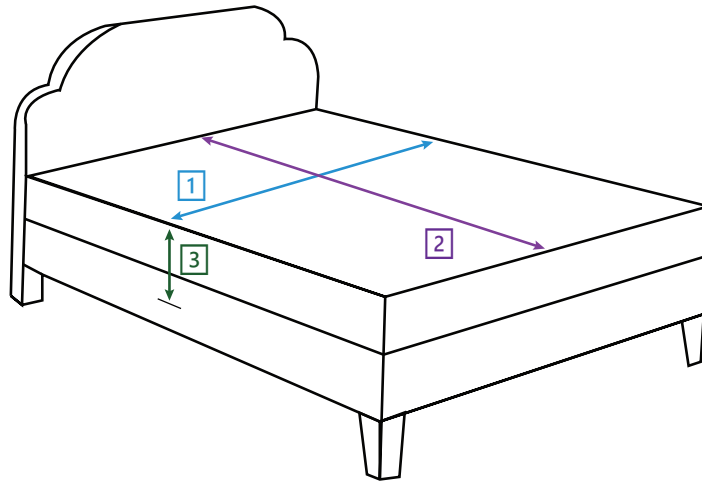

How to Measure for a Bed Coverlet

Width

1 Measure the width of the mattress.

Length

2 Measure from the head to the foot of the mattress.

Drop

3 Measure from the top of the mattress to the middle of the boxspring (or wherever you want the coverlet to fall). Add the drop to the width and length for your final measurements.

How to Order a Coverlet/Top Sheet

Stocked

Send us a Purchase Order including the following for each item:

- Quantity
- Product ID
- Price

Stocked items typically ship in 2-4 business days.

Order in case packs.

Contact us to confirm inventory levels.

Custom

To order a custom coverlet:

1. Fill out the information below
2. Send us a Quote Request using this information
3. Use the Product ID, cost and lead time on your quote to issue a PO

Quantity: _____

Material: _____ Color: _____

Width ($2 \times [3] + [1]$): _____ Length ($[2] + [3]$): _____

Additional Custom Options

Custom color quilting: _____

Custom finished corners: _____

Matching: ☐ Throws   ☐ Scarfs
                 ☐ Pillow Cases   ☐ Shams

Special Instructions (Screen Printing, Embroidery, Festooning, etc):

_____

_____

_____