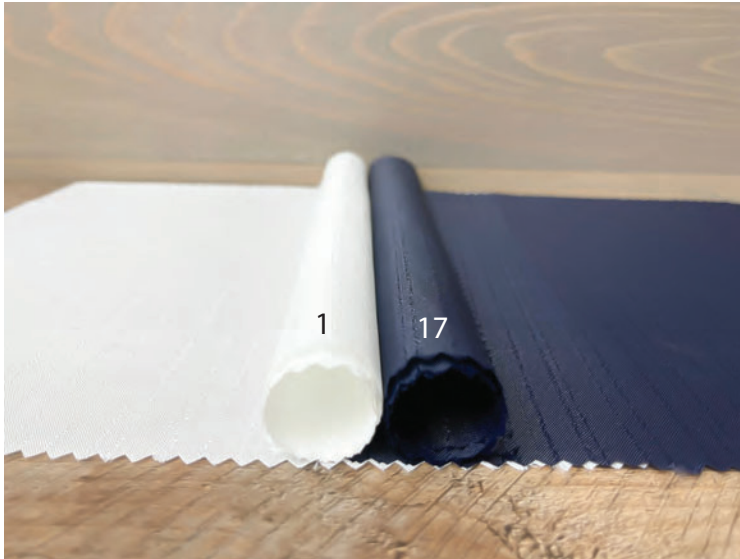

MADE ON DEMAND CURTAINS

Standard Fabric Options