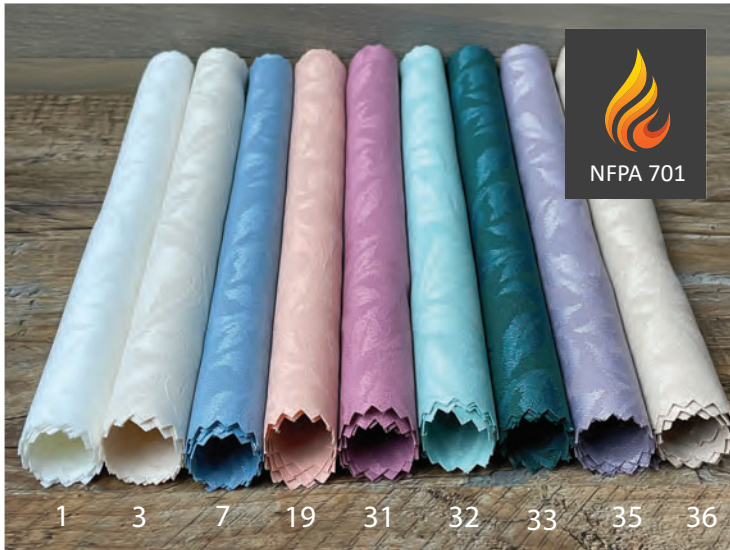

MADE ON DEMAND CURTAINS

Flame Resistant Fabric Options

MADELINE

Material ID#: MA
Poly/Avora Blend. Privacy Curtain. **NFPA 701 Certified.**
Colors: White-1, Parchment-3, Blue-7, Peach-19, Claret-31, Light Sage-32, Forest Green-33, Bayberry-35, Dune-36