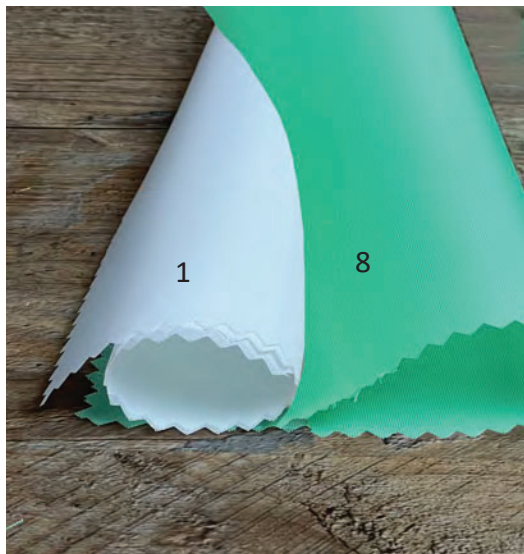

Fabric curtains can be made with metal grommets upon request.

Standard Construction

Side hems are half-inch width double fold. Bottom hems are reversed so as not to hinder the flow-off of soap and water on liners and standalone curtains.