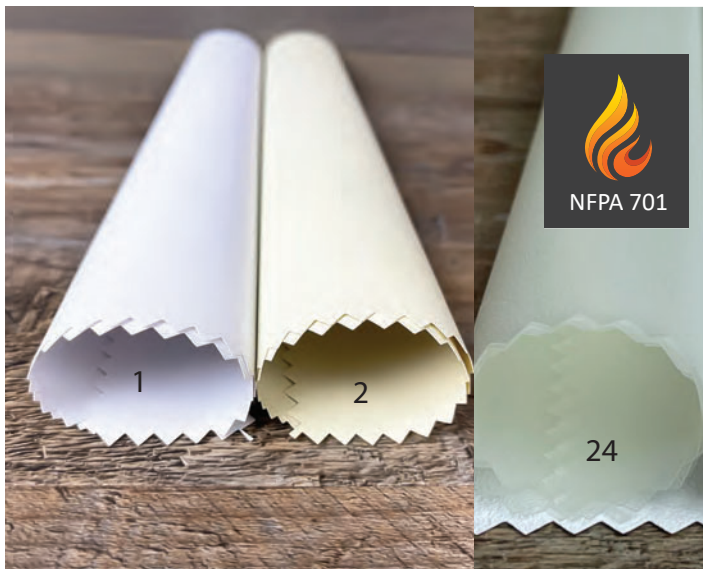

Customize Your Curtains

Vinyl curtains can be constructed with a variety of headers with optional top or top and bottom views. Contact a sales rep for pricing!

Vinyl curtains come standard with metal grommets.