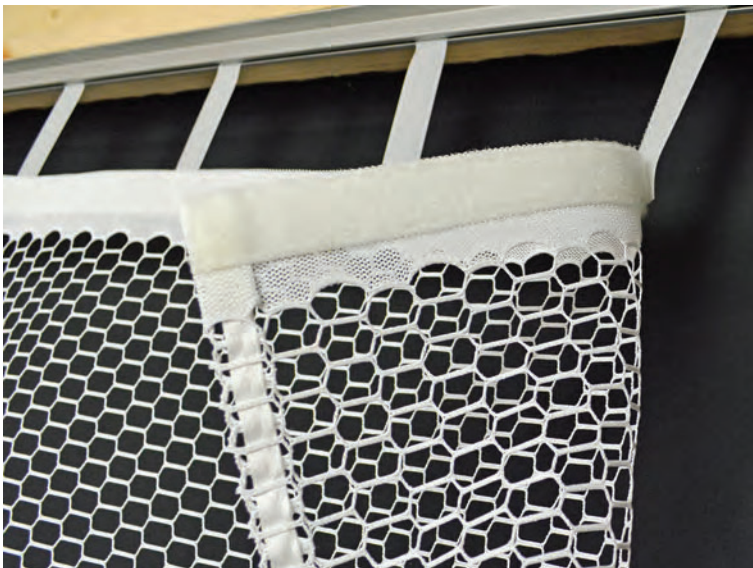

Custom Construction

Mesh tops can be added to any of our stocked material. Contact us if you would like to use a third party's material.

REMOVABLE MESH - HEADER

A velcro strip is placed on the top of the 1/2" hole mesh and typically hangs on custom track (SC-TRACKVL) with separate velcro tabs (MVT-1) in environments where patient safety is a concern.

Curtains are constructed in the US or Mexico and can be combined with any of our stock fabrics with no minimums required.